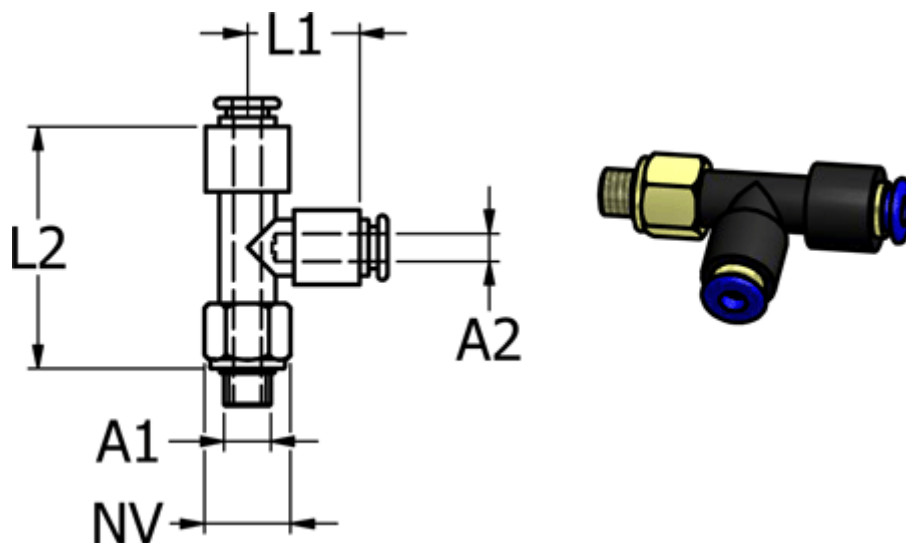

Article number: 586PD63

Description: Mini Push-in PD63, Tee, swivel, $\text{Ø}3/\text{Ø}3/\text{M}6$

Measures

Ext. hose diameter A2	= 3 mm
L1	= 12
L2	= 28.5
NV	= 10
Thread A1	= M6